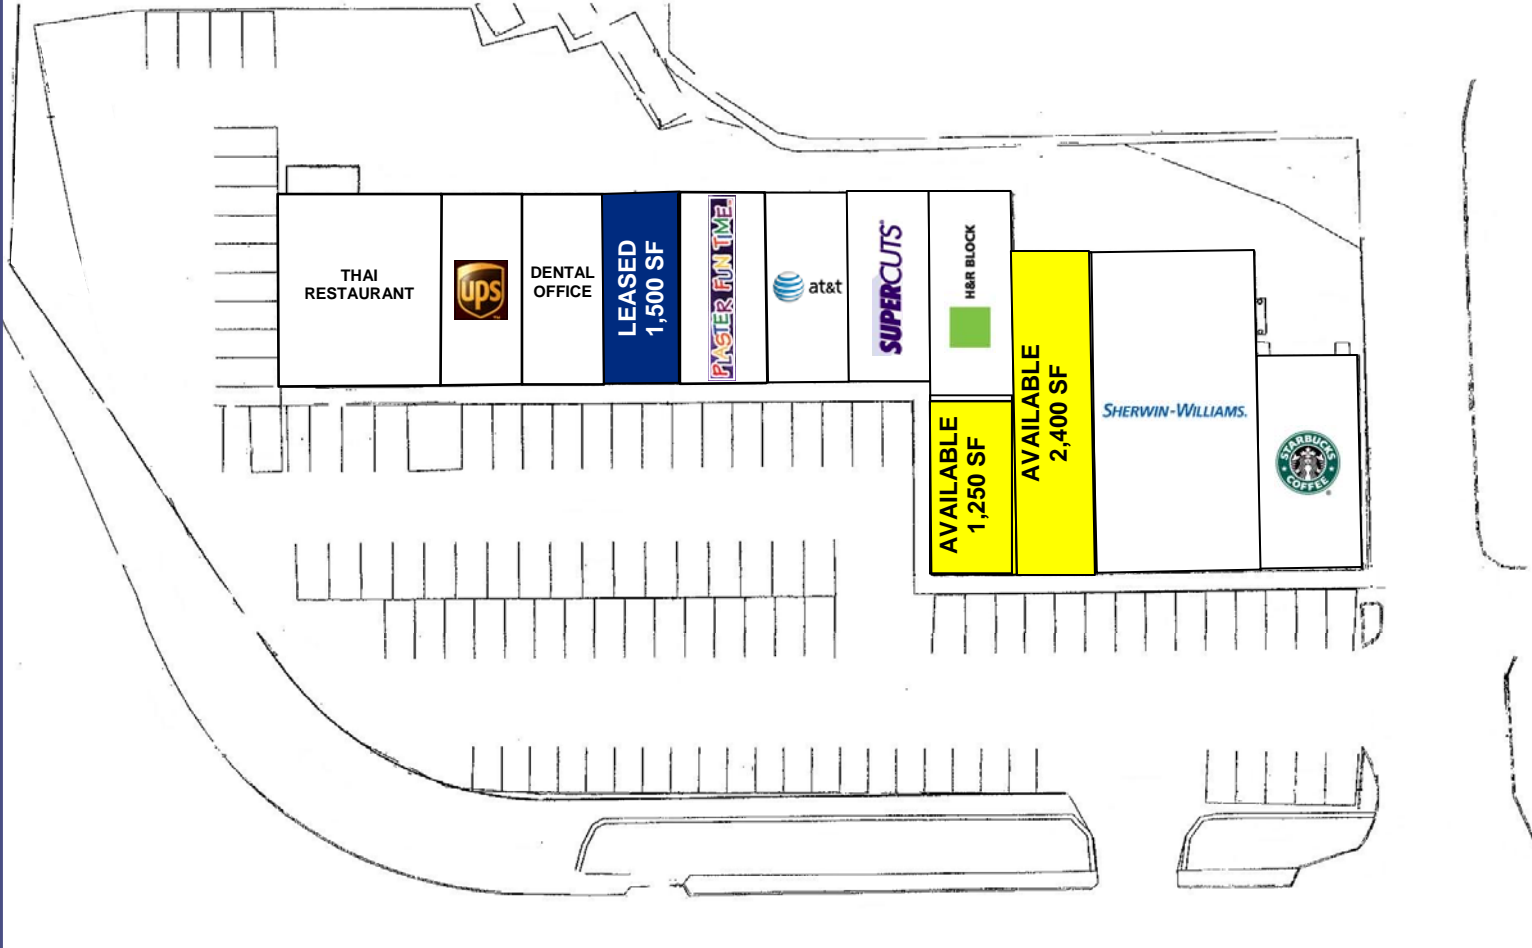

# CHELMSFORD PLAZA

103 Drum Hill Road - Chelmsford, Massachusetts

## DEMOGRAPHIC INFORMATION

	1 Mile	3 Mile	5 Mile	10 Mile
POPULATION	8,532	88,464	181,506	235,831
MED HH INCOME	\$66,099	\$56,815	\$60,033	\$66,431
DAYTIME POP	5,682	34,532	67,693	93,464
ADT	34,100 DRUM HILL ROAD			