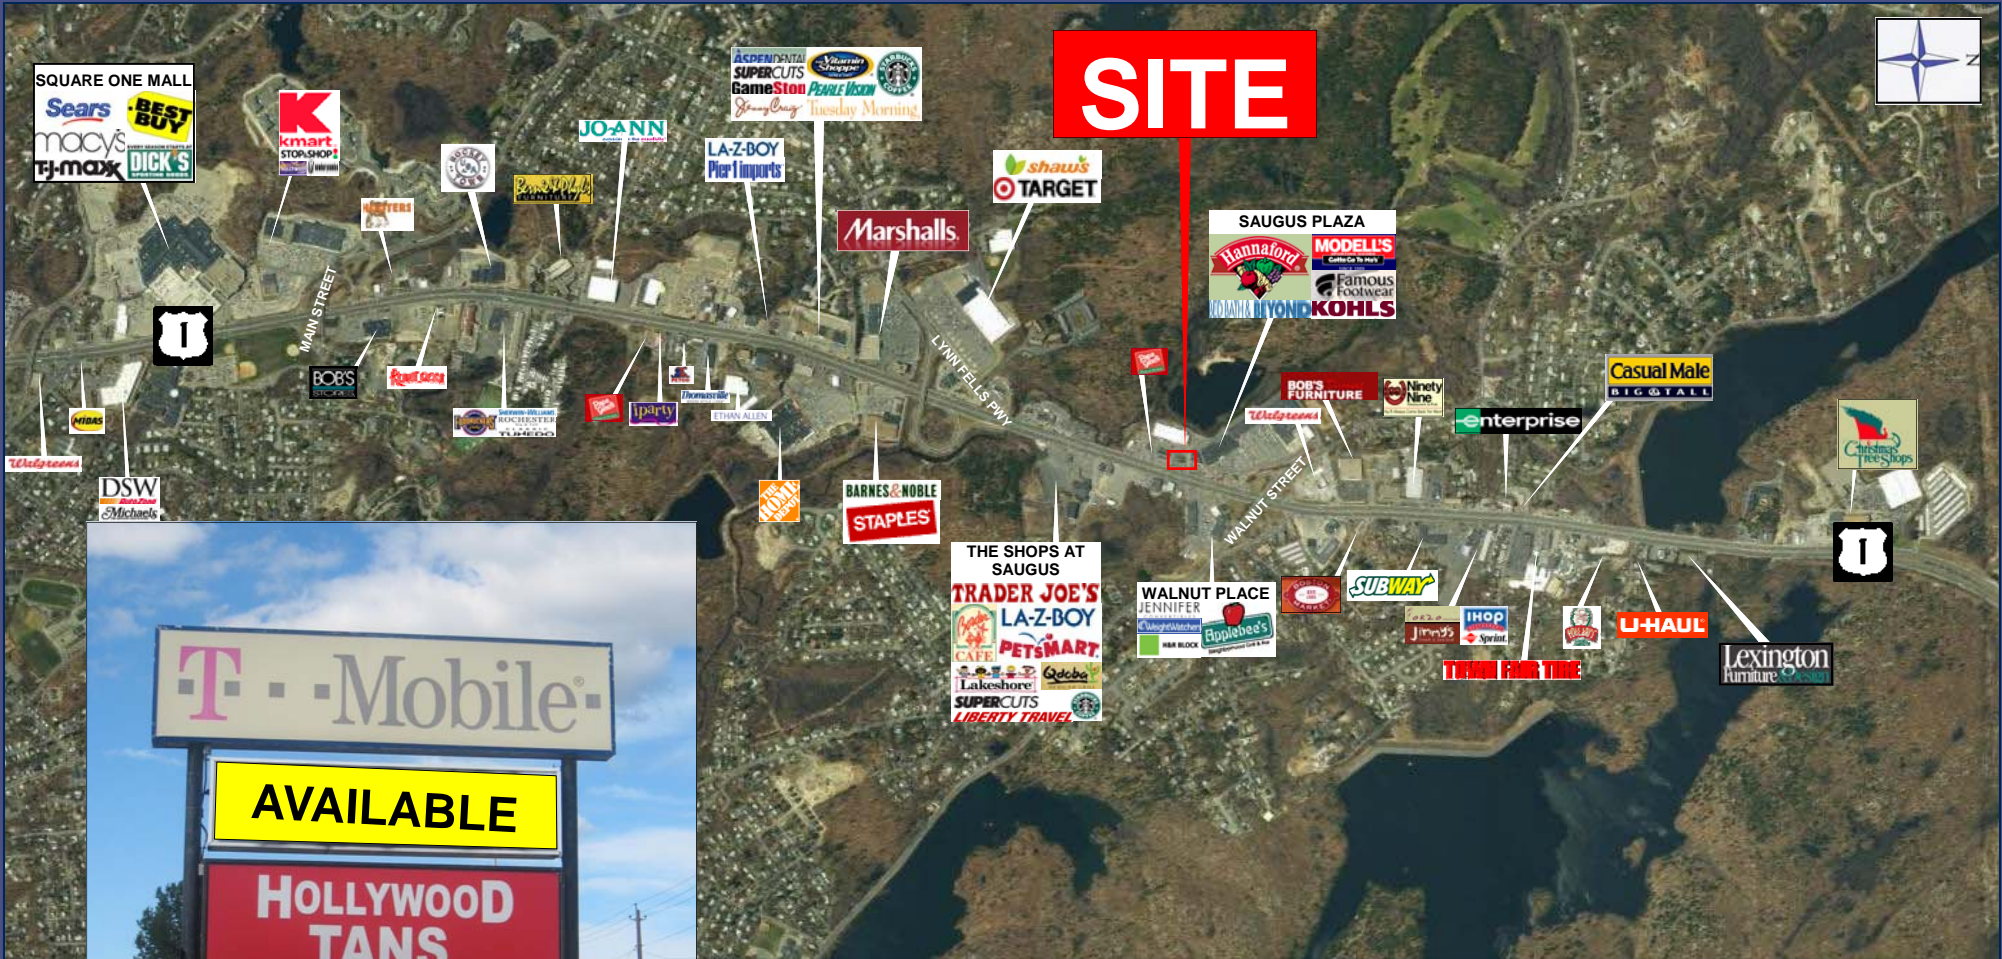

RETAIL FOR LEASE
2,200 ± SF

371 BROADWAY
Route 1 Southbound - Saugus, Massachusetts

FOR MORE INFORMATION:

ADAM CONVISER
CHRISTINE DYKES

adam@conviserpg.com
christine@conviserpg.com

Mobile: (617) 593-1700
Mobile: (617) 966-2768